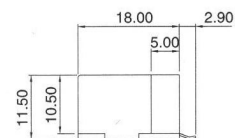

9821 Series

AJ-021

	Dimension "A"	Dimension "B"	Dimension "C"
4 Positions	11.20	3.81	7.62
6 Positions	13.20	6.35	10.16
8 Positions	15.00	8.89	11.43
10 Positions	15.00	11.43	11.43

9821-1SMD Series

AJ-021-1SMD

	Dimension "A"	Dimension "B"	Dimension "C"
4 Positions	11.20	3.81	9.60
6 Positions	13.20	6.35	11.60
8 Positions	15.00	8.89	13.40
10 Positions	15.00	11.43	13.40

9821-2SMD Series

AJ-021-2SMD

	Dimension "A"	Dimension "B"	Dimension "C"	Dimension "D"
4 Positions	11.20	14.40	3.81	6.94
6 Positions	13.20	16.40	6.35	8.97
8 Positions	15.00	18.20	8.89	11.00
10 Positions	15.00	18.20	11.43	11.00

9821-3SMD Series

AJ-021-3SMD

	Dimension "A"	Dimension "B"	Dimension "C"
4 Positions	11.20	3.81	1.56
6 Positions	13.20	6.35	3.53
8 Positions	15.00	8.89	5.10
10 Positions	15.00	11.43	5.10