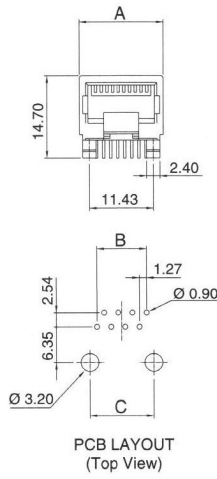

9821 Series

AJ-021

	Dimension "A"	Dimension "B"	Dimension "C"
4 Positions	11.20	3.81	7.62
6 Positions	13.20	6.35	10.16
8 Positions	15.00	8.89	11.43
10 Positions	15.00	11.43	11.43

9821-1SMD Series

AJ-021-1SMD

	Dimension "A"	Dimension "B"	Dimension "C"
4 Positions	11.20	3.81	9.60
6 Positions	13.20	6.35	11.60
8 Positions	15.00	8.89	13.40
10 Positions	15.00	11.43	13.40

9821-2SMD Series

AJ-021-2SMD

	Dimension "A"	Dimension "B"	Dimension "C"	Dimension "D"
4 Positions	11.20	14.40	3.81	6.94
6 Positions	13.20	16.40	6.35	8.97
8 Positions	15.00	18.20	8.89	11.00
10 Positions	15.00	18.20	11.43	11.00

9821-3SMD Series

AJ-021-3SMD

	Dimension "A"	Dimension "B"	Dimension "C"
4 Positions	11.20	3.81	1.56
6 Positions	13.20	6.35	3.53
8 Positions	15.00	8.89	5.10
10 Positions	15.00	11.43	5.10