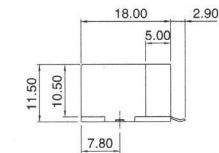

9821 Series

AJ-021

	Dimension "A"	Dimension "B"	Dimension "C"
4 Positions	11.20	3.81	7.62
6 Positions	13.20	6.35	10.16
8 Positions	15.00	8.89	11.43
10 Positions	15.00	11.43	11.43

9821-1SMD Series

AJ-021-1SMD

	Dimension "A"	Dimension "B"	Dimension "C"
4 Positions	11.20	3.81	9.60
6 Positions	13.20	6.35	11.60
8 Positions	15.00	8.89	13.40
10 Positions	15.00	11.43	13.40

9821-2SMD Series

AJ-021-2SMD

	Dimension "A"	Dimension "B"	Dimension "C"	Dimension "D"
4 Positions	11.20	14.40	3.81	6.94
6 Positions	13.20	16.40	6.35	8.97
8 Positions	15.00	18.20	8.89	11.00
10 Positions	15.00	18.20	11.43	11.00

9821-3SMD Series

AJ-021-3SMD

	Dimension "A"	Dimension "B"	Dimension "C"
4 Positions	11.20	3.81	1.56
6 Positions	13.20	6.35	3.53
8 Positions	15.00	8.89	5.10
10 Positions	15.00	11.43	5.10