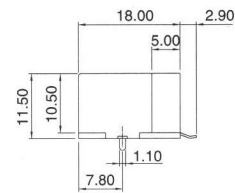

9821 Series

AJ-021

	Dimension "A"	Dimension "B"	Dimension "C"
4 Positions	11.20	3.81	7.62
6 Positions	13.20	6.35	10.16
8 Positions	15.00	8.89	11.43
10 Positions	15.00	11.43	11.43

9821-1SMD Series

AJ-021-1SMD

	Dimension "A"	Dimension "B"	Dimension "C"
4 Positions	11.20	3.81	9.60
6 Positions	13.20	6.35	11.60
8 Positions	15.00	8.89	13.40
10 Positions	15.00	11.43	13.40

9821-2SMD Series

AJ-021-2SMD

	Dimension "A"	Dimension "B"	Dimension "C"	Dimension "D"
4 Positions	11.20	14.40	3.81	6.94
6 Positions	13.20	16.40	6.35	8.97
8 Positions	15.00	18.20	8.89	11.00
10 Positions	15.00	18.20	11.43	11.00

9821-3SMD Series

AJ-021-3SMD

	Dimension "A"	Dimension "B"	Dimension "C"
4 Positions	11.20	3.81	1.56
6 Positions	13.20	6.35	3.53
8 Positions	15.00	8.89	5.10
10 Positions	15.00	11.43	5.10