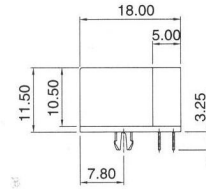

9821 Series

AJ-021

	Dimension "A"	Dimension "B"	Dimension "C"
4 Positions	11.20	3.81	7.62
6 Positions	13.20	6.35	10.16
8 Positions	15.00	8.89	11.43
10 Positions	15.00	11.43	11.43

9821-1SMD Series

AJ-021-1SMD

	Dimension "A"	Dimension "B"	Dimension "C"
4 Positions	11.20	3.81	9.60
6 Positions	13.20	6.35	11.60
8 Positions	15.00	8.89	13.40
10 Positions	15.00	11.43	13.40

9821-2SMD Series

AJ-021-2SMD

	Dimension "A"	Dimension "B"	Dimension "C"	Dimension "D"
4 Positions	11.20	14.40	3.81	6.94
6 Positions	13.20	16.40	6.35	8.97
8 Positions	15.00	18.20	8.89	11.00
10 Positions	15.00	18.20	11.43	11.00

9821-3SMD Series

AJ-021-3SMD

	Dimension "A"	Dimension "B"	Dimension "C"
4 Positions	11.20	3.81	1.56
6 Positions	13.20	6.35	3.53
8 Positions	15.00	8.89	5.10
10 Positions	15.00	11.43	5.10