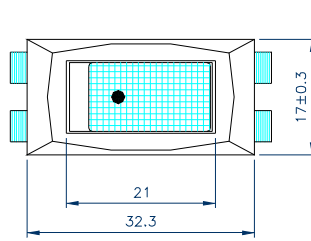

ROCKER SWITCH

PANEL CUT OUT

RF-1001-N

STANDARD :UL 1054/IEC 65
 RATING :15A125V/10A250V AC
 APPROVALS :UL/CSA
 RATING :10(4)A250V AC T85

RF-1001-N Oder Numbers