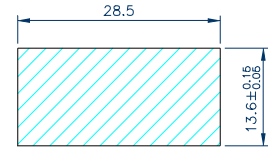

ROCKER SWITCH

PANEL CUT OUT

RF-1001-N

STANDARD :UL 1054/IEC 65
 RATING :15A125V/10A250V AC
 APPROVALS :UL/CSA
 RATING :10(4)A250V AC T85

RF-1001-N Oder Numbers