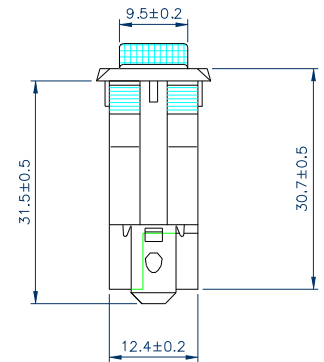

ROCKER SWITCH

PANEL CUT OUT

RF-1001-N

STANDARD :UL 1054/IEC 65
 RATING :15A125V/10A250V AC
 APPROVALS :UL/CSA
 RATING :10(4)A250V AC T85

RF-1001-N Oder Numbers