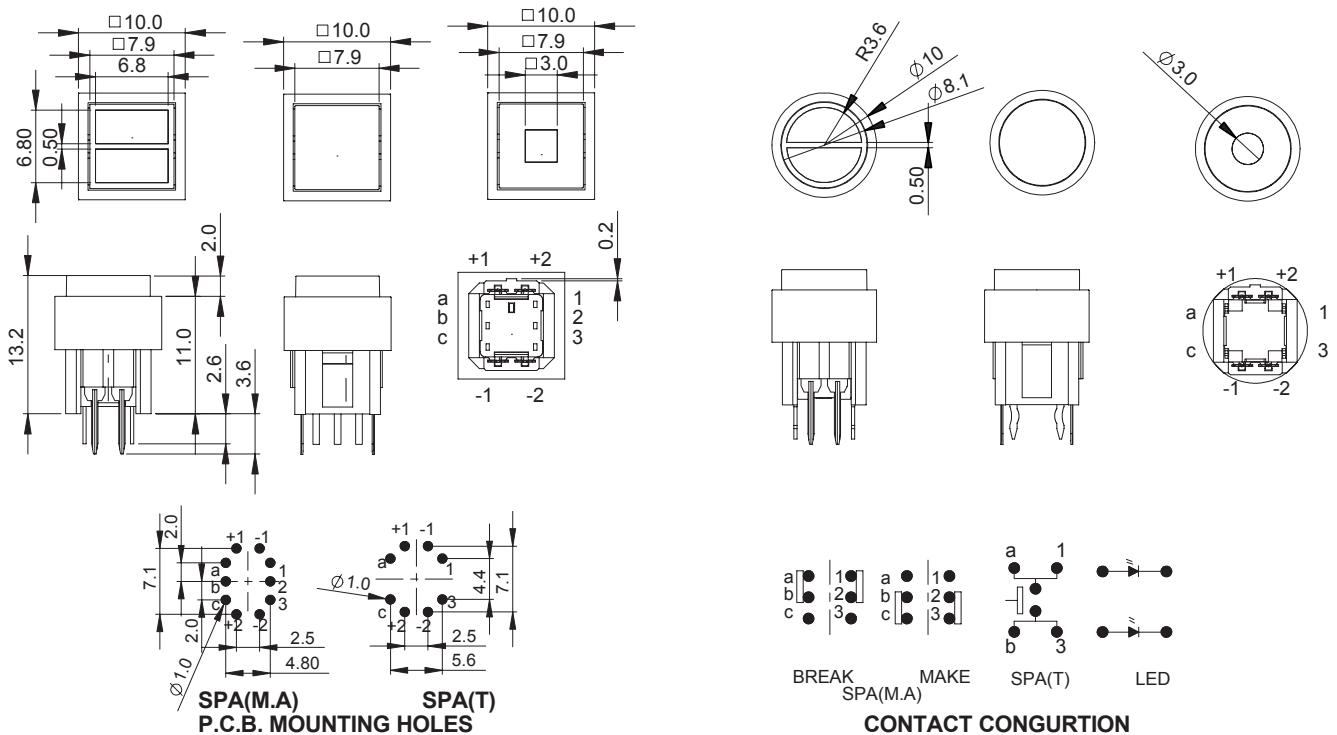

SPECIFICATIONS

ITEM	SPA-A & SPA-M	SPA-T
Circuit	DADT	SPST
Current Rating	100mA	50mA
Voltage Rating	30V DC	12V DC
Contact Resistance	100m Ohm Max (initial)	100m Ohm Max (initial)
Insulation Resistance	100M Ohm Min at DC 500V	100M Ohm Min
Operating Force	200gf ± 80gf	180gf ± 50gf
Total Travel	Max. 2.5mm Lock 1.5mm	0.3mm ± 0.2mm
Operating Life	10,000 Cycles Min.	800,000 Cycles Min.
Solder Specifications	260°C for 3 seconds	260°C for 3 seconds
Operating Temperature	-36°C~65°C	+10°C~+60°C
Function	Alternative or Momentary	Tactile

Marker
UP Side
Down Side