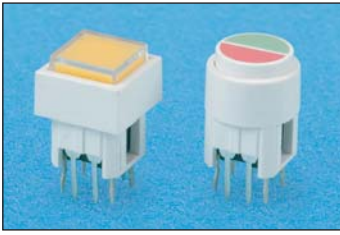

SPECIFICATIONS

ITEM	SPA-A & SPA-M	SPA-T
Circuit	DADT	SPST
Current Rating	100mA	50mA
Voltage Rating	30V DC	12V DC
Contact Resistance	100m Ohm Max (initial)	100m Ohm Max (initial)
Insulation Resistance	100M Ohm Min at DC 500V	100M Ohm Min
Operating Force	200gf ± 80gf	180gf ± 50gf
Total Travel	Max. 2.5mm Lock 1.5mm	0.3mm ± 0.2mm
Operating Life	10,000 Cycles Min.	800,000 Cycles Min.
Solder Specifications	260°C for 3 seconds	260°C for 3 seconds
Operating Temperature	-36°C~65°C	+10°C~+60°C
Function	Alternative or Momentary	Tactile